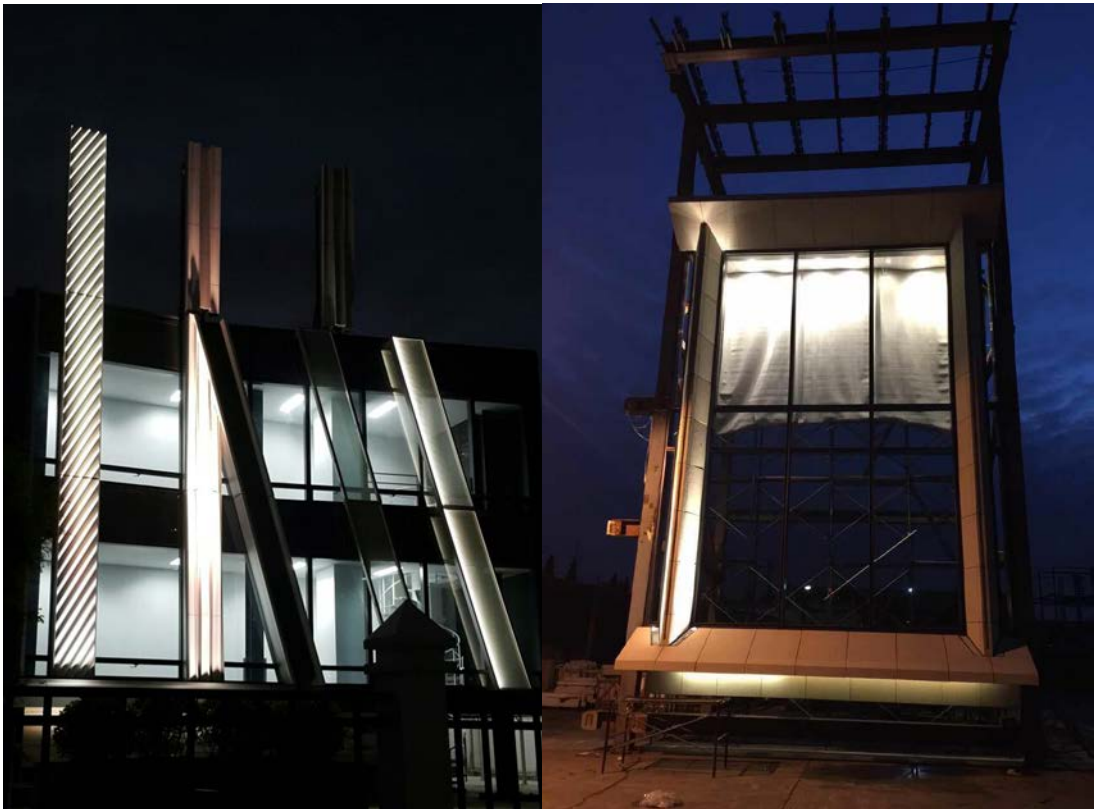

## MOCK-UP TEST

Mock up before the actual construction is essential for a project to predict or foresee reality issues that will arise during the actual construction.

Our engineers team will be on-site for every mock up to make sure we have taken all necessary consideration and be there the answer any enquiries regarding the lighting system itself.